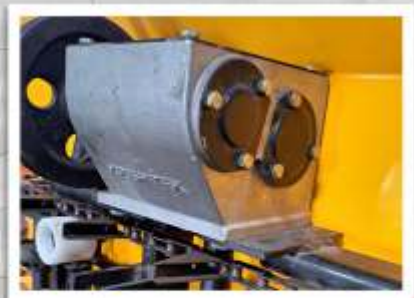

## Power Tiller Mounted Reaper

	<b>4 FEET POWER TILLER REAPER</b>	<b>5 FEET POWER TILLER REAPER</b>
<b>MODEL</b>	REAPTEK PT4 (Power Tiller Front Mounted Reaper)	REAPTEK PT5 (Power Tiller Front Mounted Reaper)
<b>DRIVE</b>	Gear Drive	Gear Drive
<b>CUTTING WIDTH</b>	4 Feet	5 Feet
<b>WEIGHT</b>	120kg	137kg

Power Tiller Mounted Reaper